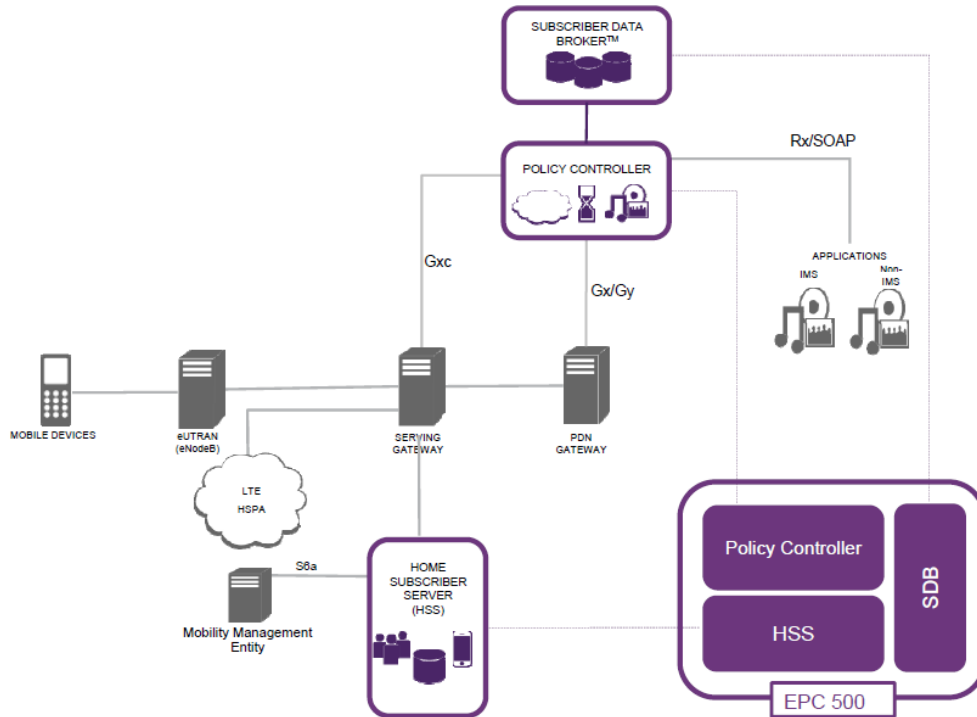

Bridgewater EPC 500

The Bridgewater EPC 500 features the Bridgewater Home Subscriber Server, Policy Controller, and Subscriber Data Broker for the LTE evolved packet core, pre-integrated on a carrier grade Sun T5120 platform.

The EPC 500 system leverages standards-based interfaces to EPC components such as the MME, Serving Gateway, and PDN Gateway allowing for a vendor neutral solution that can be easily implemented in days to accelerate LTE trials and commercial deployments.