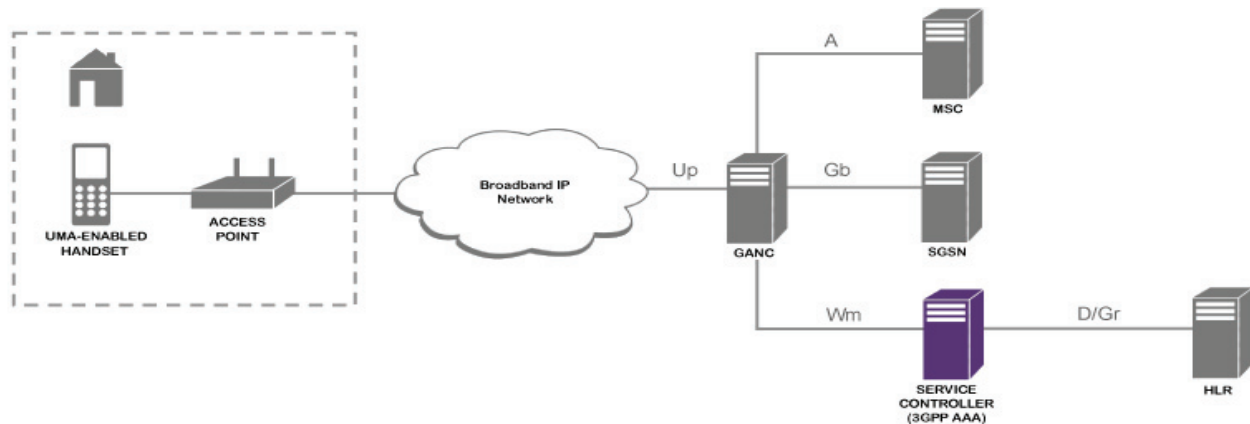

# Service Controller Reference GSM/UMTS Deployment

**The Bridgewater® Service Controller** is the most proven, scalable, and robust AAA solution of its kind. It is widely deployed and proven in tier-1 networks to provide a three-fold increase in performance. The Service Controller is access network agnostic and functions as a 3GPP AAA server in GSM/UMTS networks to support WLAN interworking functions with non-3GPP access networks, including interworking with legacy HLRs and also supporting UMA/GAN and IMS/VCC convergent network services.

**Bridgewater's Subscriber Data Broker™** provides a sophisticated subscriber data management system serving all subscribers and applications. Service providers can create a unified view of subscribers, accelerate time to market for new services and leverage a robust, scalable platform for service innovation and personalization in GSM/UMTS networks.