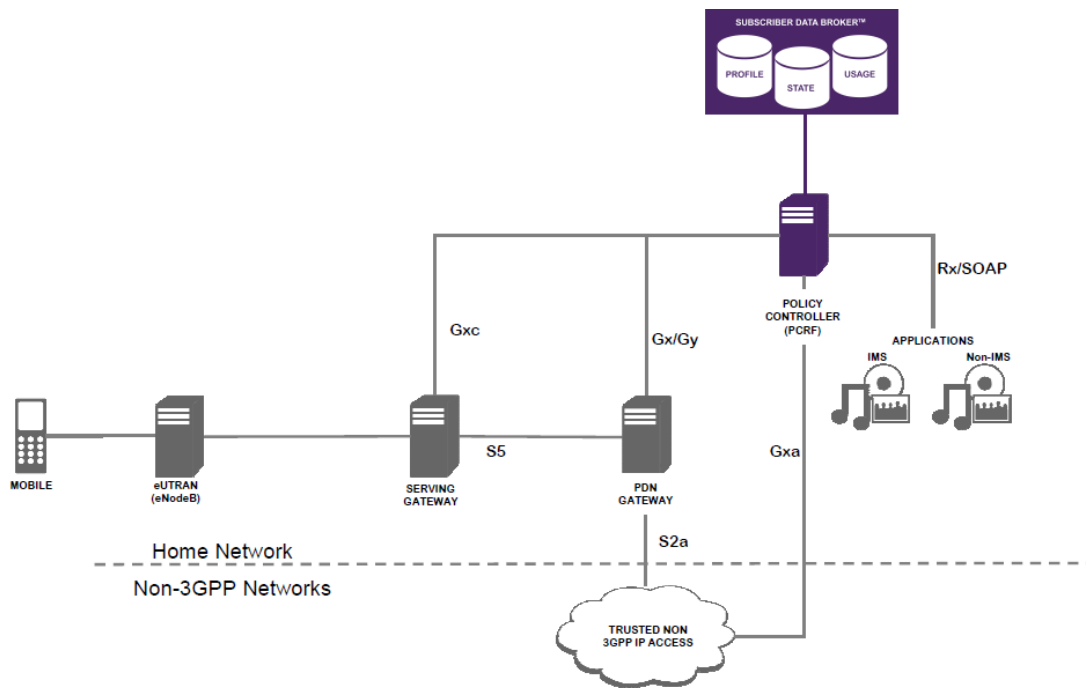

# Policy Controller

## Policy & Charging Rules Function (PCRF) Model in LTE Networks

The [Bridgewater® Policy Controller](#) acts as a 3GPP Policy and Charging Rules Function (PCRF) in networks based on the LTE Evolved Packet Core (EPC). The Policy Controller is fully compliant with 3GPP PCRF Release 8.0, supporting all standard interfaces