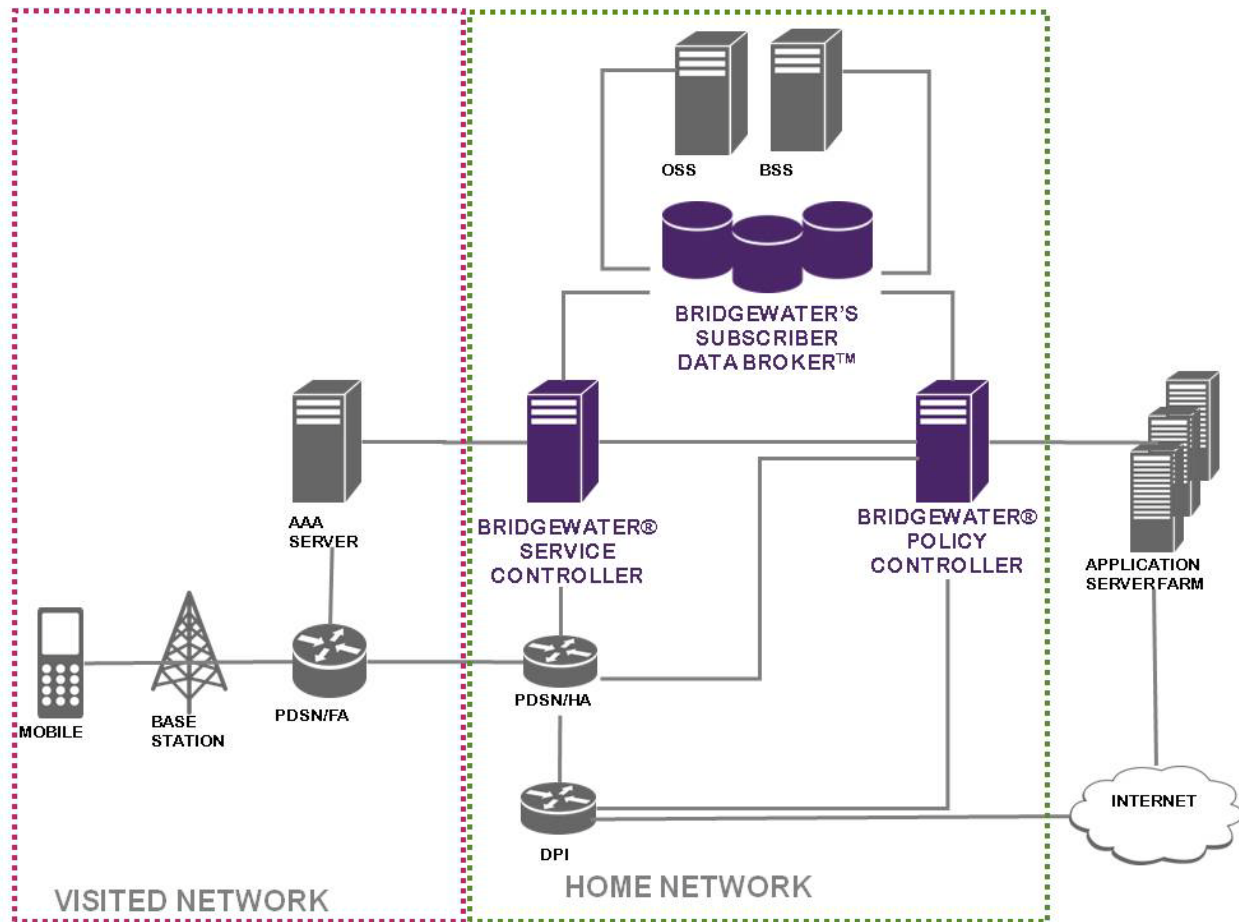

CDMA / EV-DO Network Deployment

Bridgewater Fit

SUBSCRIBER DATA BROKER™ provides a sophisticated subscriber data management system serving all subscribers and applications.

SERVICE CONTROLLER is the most proven, scalable, and robust AAA solution of its kind. Widely deployed, SERVICE CONTROLLER is proven in deployments serving 70M+ subscribers, and supports more than 14B transactions per month to back end billing systems for a single customer.

POLICY CONTROLLER enables CDMA operators to control network resource usage and application authorization in real time to support fair usage, casual user service models, and location-based content control as examples.